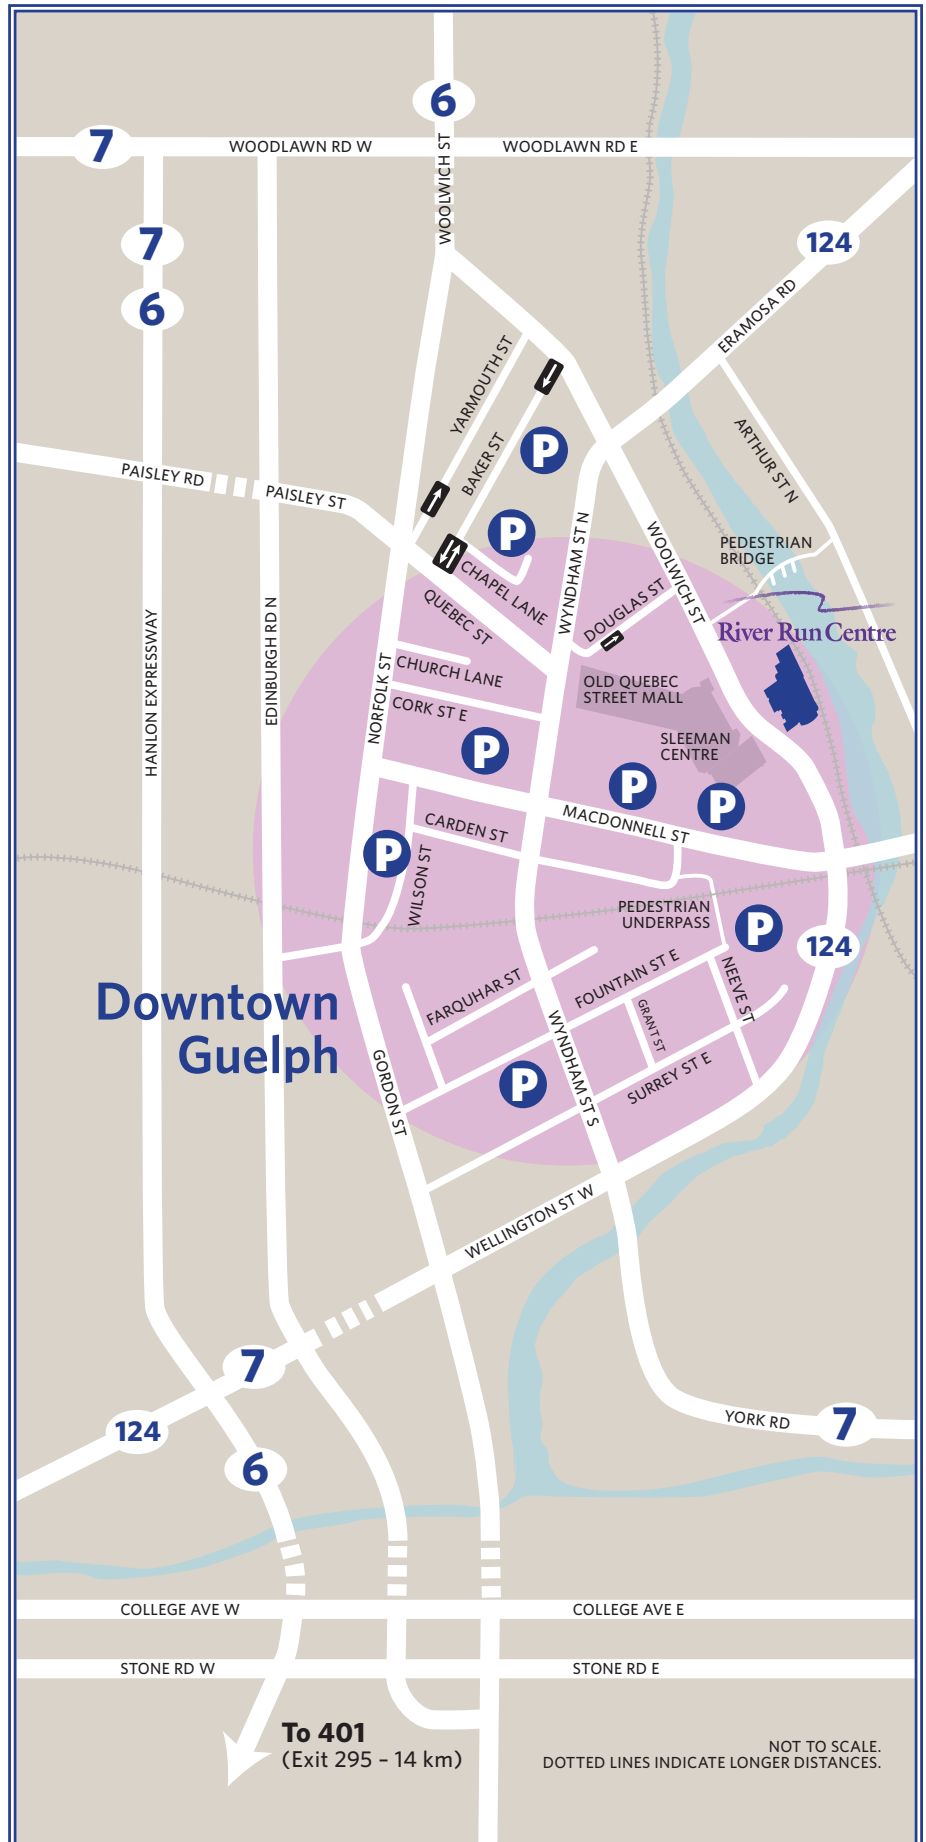

River Run Centre

Box Office

519 763 3000

1 877 520 2408

35 Woolwich Street
Guelph ON N1H 3V1

Buy online

www.riverrun.ca