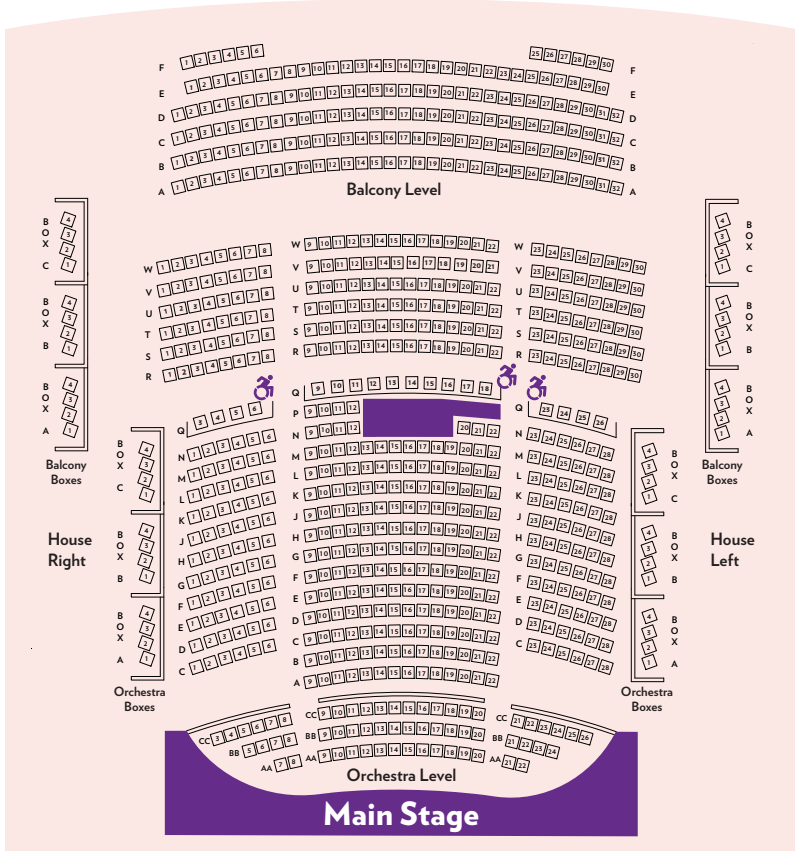

Programming subject to change without notice.

Seating Plans

2024
LOTS ON
2025

River Run Centre
35 Woolwich Street Guelph ON N1H 3V1
519-763-3000 • riverrun.ca

In the Spotlight

Sign up at riverrun.ca for monthly updates and special perks, and never miss what's *In the Spotlight!*